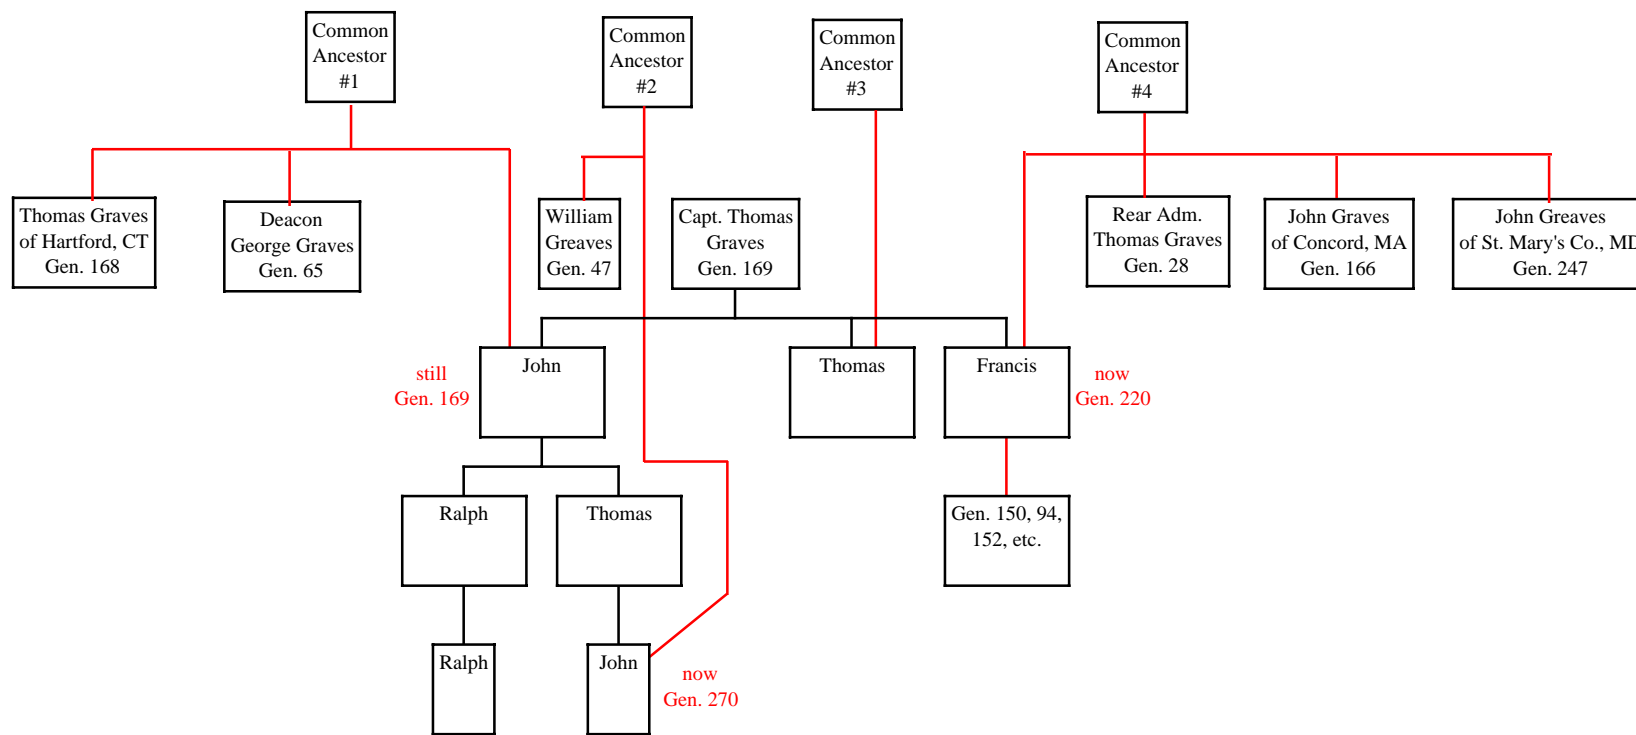

PROBLEMS WITH PREVIOUS STRUCTURE OF CAPT. THOMAS GRAVES FAMILY, AND NEWLY DETERMINED CONNECTIONS

(Rev. 9 March 2008)

KEY: Black line = previous/old structure
 Red line = connections shown by DNA